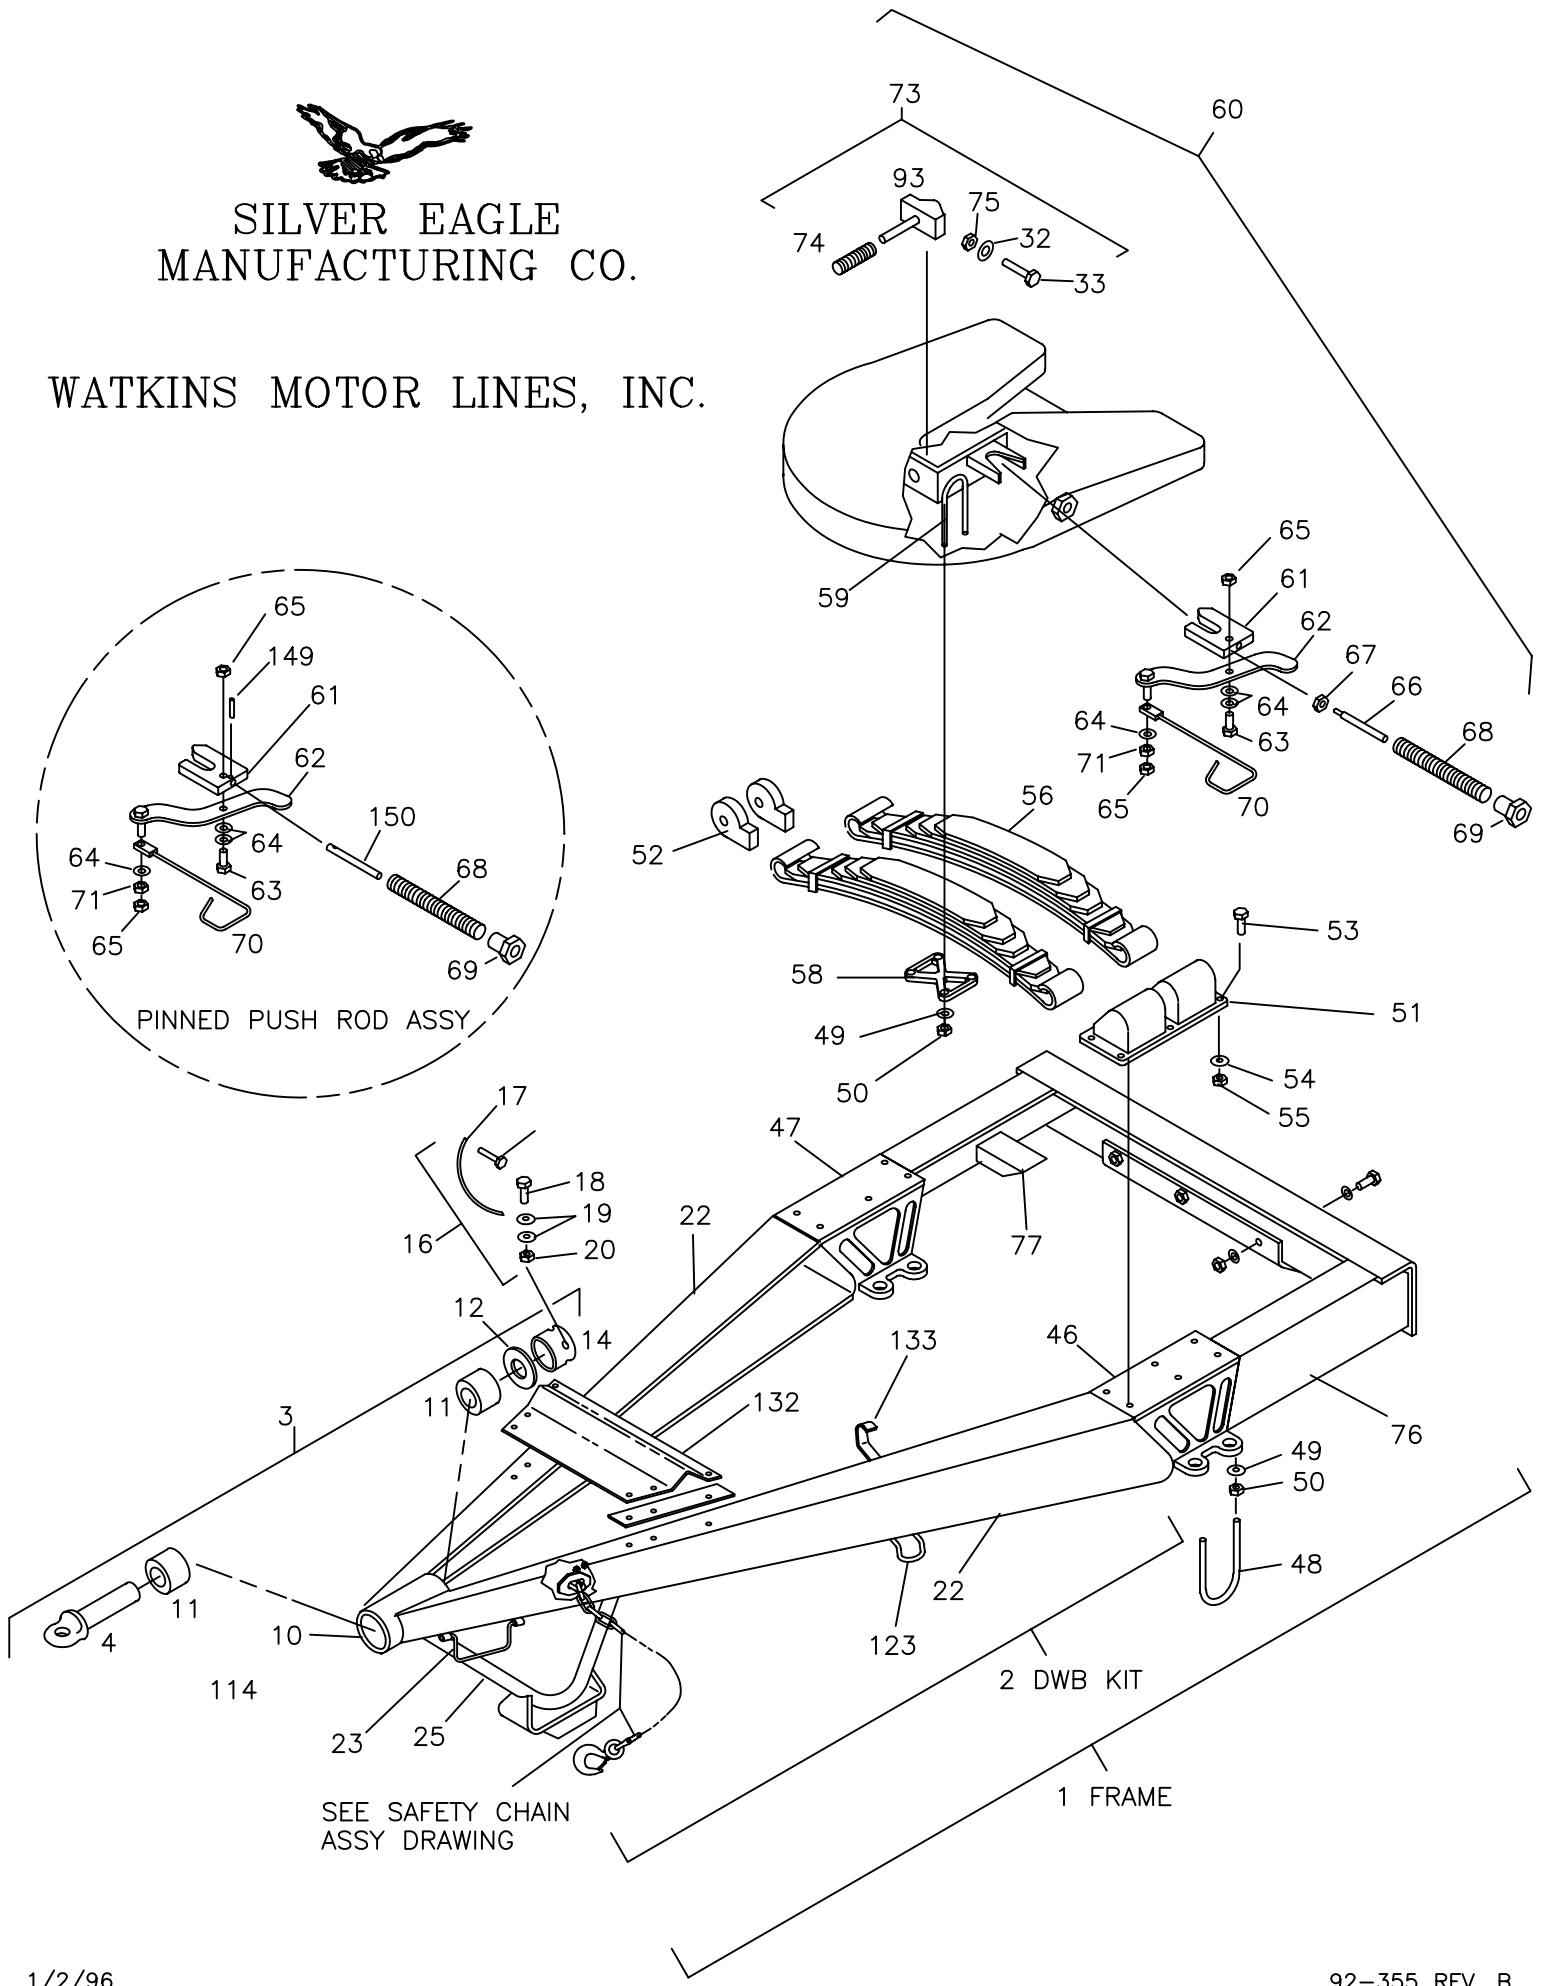

SILVER EAGLE
MANUFACTURING CO.

WATKINS MOTOR LINES, INC.

SEE SAFETY CHAIN
ASSY DRAWING

WATKINS MOTOR LINES

MODELS CST & A80-36

CST & A80 FRAME & SUSPENSION		
ITEM#	PART#	DESCRIPTION
1	11523	FRAME ASSY-CONVERSION TO VA
2	1559	DRAWBAR KIT, 17 X 72, 102"
3	1256	SHOCK HSG ASSY, 1/4" SHANK, HRND
4	1171	EYE & SHANK ASSY, 3/8", HRDN
10	1653	SHOCK HOUSING
11	1157	BUSHING, SHOCK ABSORBER, EYE & SHANK, RUBBER
12	15660	WASHER, SHANK
14	15315	NUT, SHANK
16	2397	SAFETY WIRE KIT, 5 1/4", W/FASTENERS
17	1226	SAFETY WIRE ASSY, 1/8" X 5 1/4"
18	1178	CAPSCREW, 1/4-20 UNC X 1, HX, GR 5, PLTD
19	1564	WASHER, 1/4" X 1-1/4" FENDER, PLTD
20	1401	NUT, 1/4-20 UNC, METAL LOCK, HX, GR C, PLTD
21	1566	SCREW, 1/4-20 UNC X 3/4, WSHD, THD-FRMG, HX, PLTD
23	1671	HANDLE, ASSY, HINGED, SIDE DWB
25	9785	KIT, STIFF LEG, W/O PAD
*	9554	BOLT-ON PAD ONLY
32	1273	WASHER, 3/8", 13/16" O.D., SAE, PLTD
33	1965	CAP SCREW, 3/8-16 UND X 5, HX, GR 5, PLTD
42	7102	SAFETY CHAIN, 1/2 X 32, GR 70, ZINC CHROMATE
43	1511	LINK, LOCKING 5/8", GR 8
44	11425	HOOK, EYE, 5 TON, W/SAFETY LATCH
45	1464	SAFETY LATCH KIT, 7 TON HOOK
48	1145	U-BOLT ASSY, 1X5X8, RT, W/NUTS & WASHERS(SIDE SUPPORT)
49	1540	WASHER, 1-1/32" X 1-5/8" X .0625, FLAT HRND, PLTD
50	3398	NUT, 1-1/4 UNF, THICK, HX, GR 8, PLTD
51	15398	DOUBLE BOOT HOUSING
52	1204	RUBBERS, SPRING BOOT, PAIR
53	1691	CAPSCREW, 5/8-11 UNC X 2-1/2, HX, GR 5, PLTD
54	1172	WASHER, 5/8" , FLAT, A325, HRDN, PLTD
55	1164	NUT, 5/8-11 UNC, METAL LOCK, HX, GR C, PLTD
56	1476	SPRING ASSY, 9 LEAF
58	13461	PRESSURE PLATE, 4", MULTI-USE
59	1312	U-BOLT ASSY, 1X4X10 W/SPACER (7987)
60	1107	5TH WHEEL TABLE ASSY, LH RELEASE (ROADSIDE)