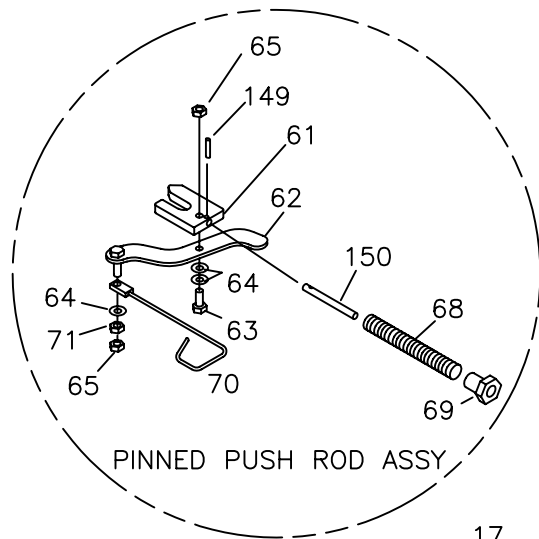

SILVER EAGLE
MANUFACTURING CO.

WATKINS MOTOR LINES, INC.

SEE SAFETY CHAIN
ASSY DRAWING

WATKINS MOTOR LINES

MODELS CST & A80-36

CST & A80 FRAME & SUSPENSION		
ITEM#	PART#	DESCRIPTION
1	11523	FRAME ASSY-CONVERSION TO VA
2	1559	DRAWBAR KIT, 17 X 72, 102"
3	1256	SHOCK HSG ASSY, 1/4" SHANK, HRND
4	1171	EYE & SHANK ASSY, 3/8", HRDN
10	1653	SHOCK HOUSING
11	1157	BUSHING, SHOCK ABSORBER, EYE & SHANK, RUBBER
12	15660	WASHER, SHANK
14	15315	NUT, SHANK
16	2397	SAFETY WIRE KIT, 5 1/4", W/FASTENERS
17	1226	SAFETY WIRE ASSY, 1/8" X 5 1/4"
18	1178	CAPSCREW, 1/4-20 UNC X 1, HX, GR 5, PLTD
19	1564	WASHER, 1/4" X 1-1/4" FENDER, PLTD
20	1401	NUT, 1/4-20 UNC, METAL LOCK, HX, GR C, PLTD
21	1566	SCREW, 1/4-20 UNC X 3/4, WSHD, THD-FRMG, HX, PLTD
23	1671	HANDLE, ASSY, HINGED, SIDE DWB
25	9785	KIT, STIFF LEG, W/O PAD
*	9554	BOLT-ON PAD ONLY
32	1273	WASHER, 3/8", 13/16" O.D., SAE, PLTD
33	1965	CAP SCREW, 3/8-16 UND X 5, HX, GR 5, PLTD
42	7102	SAFETY CHAIN, 1/2 X 32, GR 70, ZINC CHROMATE
43	1511	LINK, LOCKING 5/8", GR 8
44	11425	HOOK, EYE, 5 TON, W/SAFETY LATCH
45	1464	SAFETY LATCH KIT, 7 TON HOOK
48	1145	U-BOLT ASSY, 1X5X8, RT, W/NUTS & WASHERS(SIDE SUPPORT)
49	1540	WASHER, 1-1/32" X 1-5/8" X .0625, FLAT HRND, PLTD
50	3398	NUT, 1-1/4 UNF, THICK, HX, GR 8, PLTD
51	15398	DOUBLE BOOT HOUSING
52	1204	RUBBERS, SPRING BOOT, PAIR
53	1691	CAPSCREW, 5/8-11 UNC X 2-1/2, HX, GR 5, PLTD
54	1172	WASHER, 5/8" , FLAT, A325, HRDN, PLTD
55	1164	NUT, 5/8-11 UNC, METAL LOCK, HX, GR C, PLTD
56	1476	SPRING ASSY, 9 LEAF
58	13461	PRESSURE PLATE, 4", MULTI-USE
59	1312	U-BOLT ASSY, 1X4X10 W/SPACER (7987)
60	1107	5TH WHEEL TABLE ASSY, LH RELEASE (ROADSIDE)